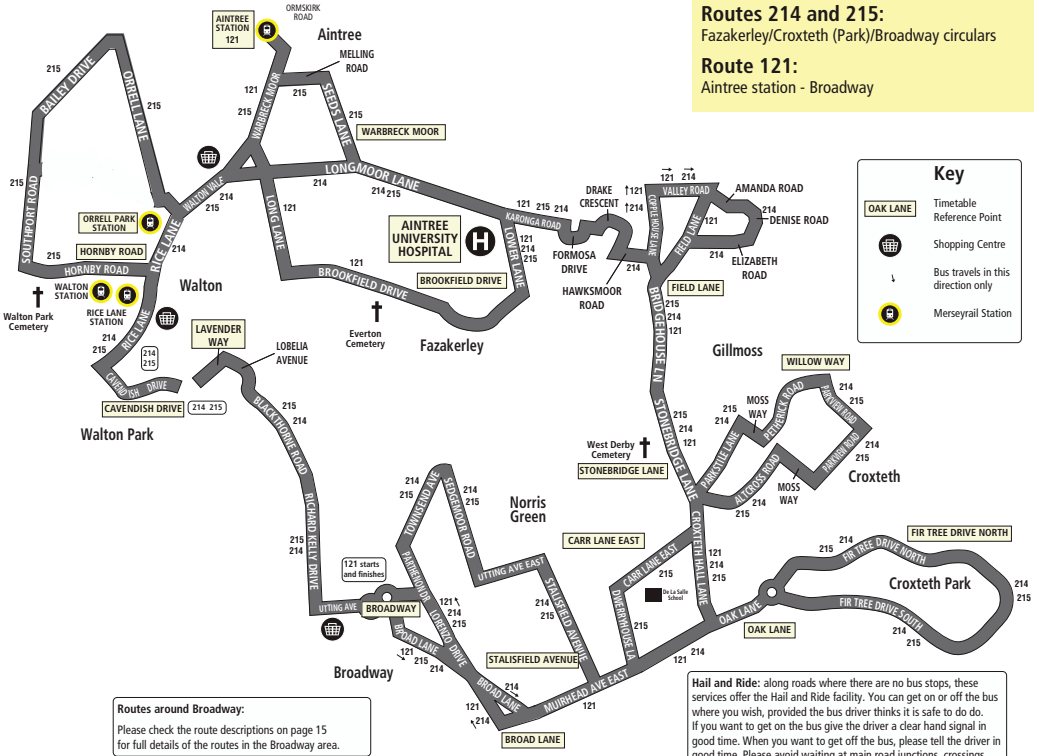

214 WALTON PARK - BROADWAY - CROXTETH - FAZAKERLEY - WALTON PARK

215 WALTON PARK - ORRELL PARK - AINTREE - FAZAKERLEY - CROXTETH - BROADWAY - WALTON PARK

	215	215	214	215
Walton Hall Park Lavender Way	0750	0833	0900	0930
Broadway	0757	0837	0907	0937
Broad Lane, Pandan Road	↓	↓	0909	↓
Stalisfield Avenue, Clanfield Road	0806	0844	0919	0944
Oak Lane, Kents Bank	↓	↓	0921	↓
Carr Lane East, Worrow Road	0809	0847	↓	0947
Croxteth Park Fir Tree Drive South	0815	0853	0925	0952
Croxteth Hall Lane, Ampulla Road	0823	0900	0921	0959
Croxteth Willow Way, Petherick Road	0829	0906	0938	1005

Routes 214 and 215:
Fazakerley/Croxteth (Park)/Broadway circulars
Route 121:
Aintree station - Broadway

Routes around Broadway:
Please check the route descriptions on page 15 for full details of the routes in the Broadway area.