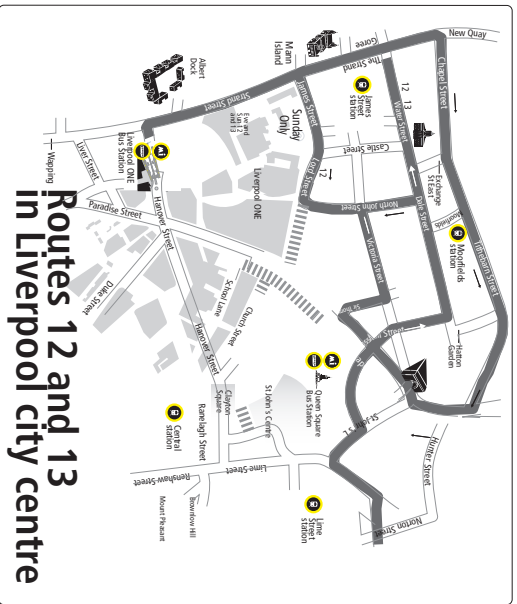

Routes 12 and 13 in Liverpool city centre

Route 12:
Liverpool - Page Moss - Stockbridge Village - Liverpool

Route 13:
Liverpool - Stockbridge Village - Page Moss - Liverpool