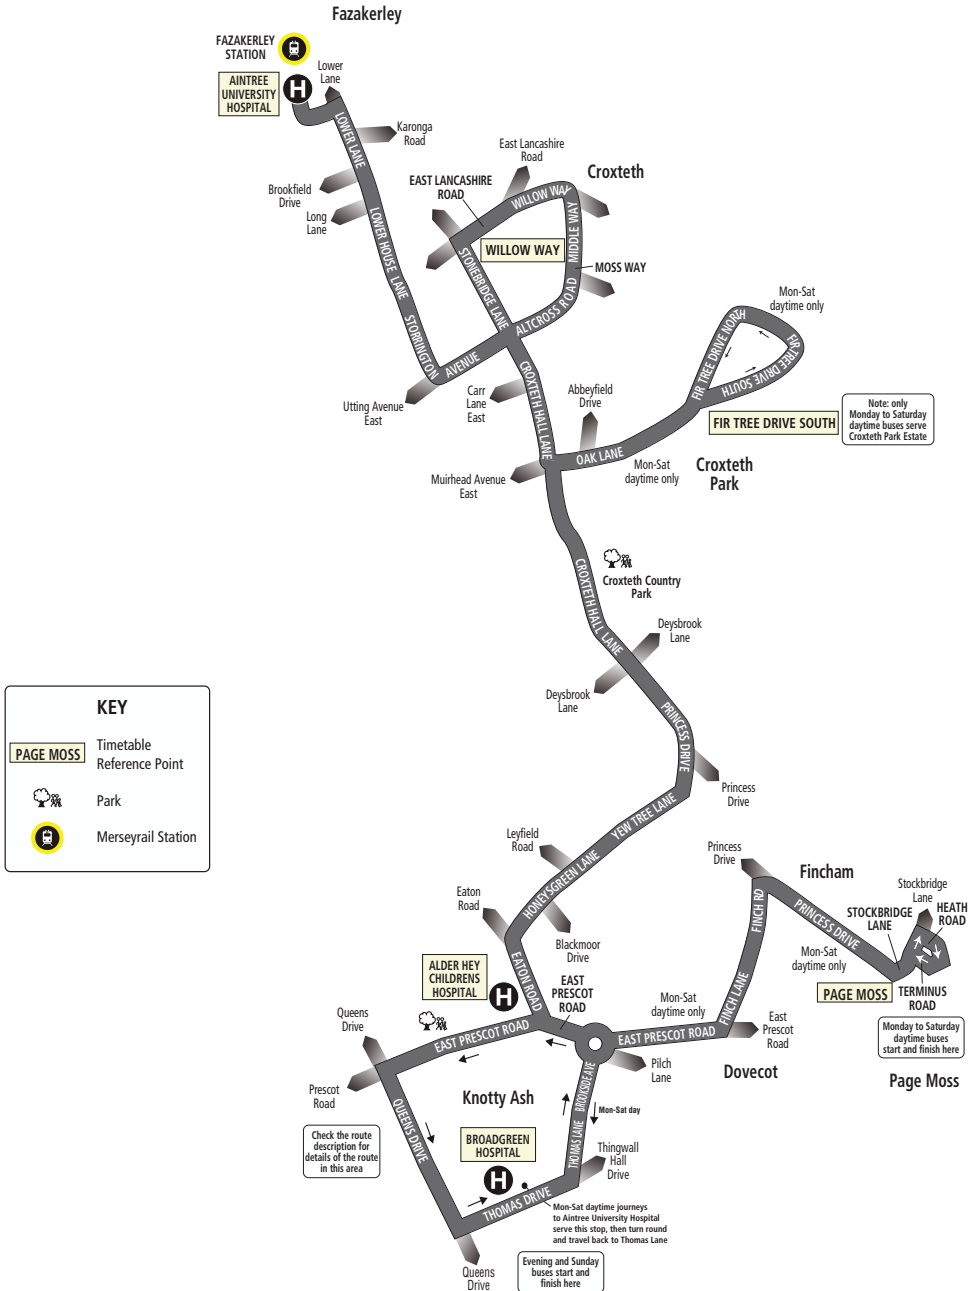

214, 215

Walton Park - Fazakerley/Croxteth (Park)/Broadway circulars Aintree - Broadway

Route 214: from WALTON PARK (CAVENDISH DRIVE) via Cavendish Drive, Rice Lane, Walton Vale, Longmoor Lane, Aintree University Hospital (internal roads), Lower Lane, Karonga Road, Formosa Drive, Drake Road, Drake Crescent, Hawksmoor Road, Coplehouse Lane, Valley Road, Field Lane, Amanda Road, Colette Road, Denise Road, Elizabeth Road, Field Lane, Bridgehouse Lane, East Lancashire Road, Stonebridge Lane, Parkstile Lane, Moss Way, Petherick Road, Parkview Road, Moss Way, Altcross Road, Stonebridge Lane, Croxteth Hall Lane, Oak Lane North, Fir Tree Drive North, Fir Tree Drive South, Oak Lane North, Oak Lane, Muirhead Avenue East, Stalisfield Avenue, Utting Avenue East, Sedgemoor Road, Townsend Avenue, Parthenon Drive, Lorenzo Drive, Muirhead Avenue East, Broad Lane, Broadway, Utting Avenue East, Utting Avenue, Richard Kelly Drive, Blackthorne Road, Lobelia Avenue, Lavender Way to WALTON PARK (LAVENDER WAY/HONEYSUCKLE DRIVE).

Route 214: from WALTON PARK (LAVENDER WAY/HONEYSUCKLE DRIVE) via Lavender Way, Lobelia Avenue, Blackthorne Road, Richard Kelly Drive, Utting Avenue East, Utting Avenue, Broadway, Broad Lane, Muirhead Avenue East, Lorenzo Drive, Parthenon Drive, Townsend Avenue, Sedgemoor Drive, Utting Avenue East, Stalisfield Avenue, Muirhead Avenue East, Oak Lane, Oak Lane North, Fir Tree Drive South, Fir Tree Drive North, Oak Lane, Croxteth Hall Lane, Stonebridge Lane, Altcross Road, Moss Way, Parkview Road, Petherick Road, Moss Way, Parkstile Lane, Stonebridge Lane, East Lancashire Road, Bridgehouse Lane, Coplehouse Lane, Valley Road, Field Road, Amanda Road, Colette Road, Denise Road, Elizabeth Road, Field Lane, Coplehouse Lane, Hawksmoor Road, Drake Crescent, Drake Road, Formosa Drive, Karonga Road, Lower Lane, Aintree University Hospital (internal roads), Longmoor Lane, Walton Vale, Rice Lane, Cavendish Drive to WALTON PARK (CAVENDISH DRIVE).